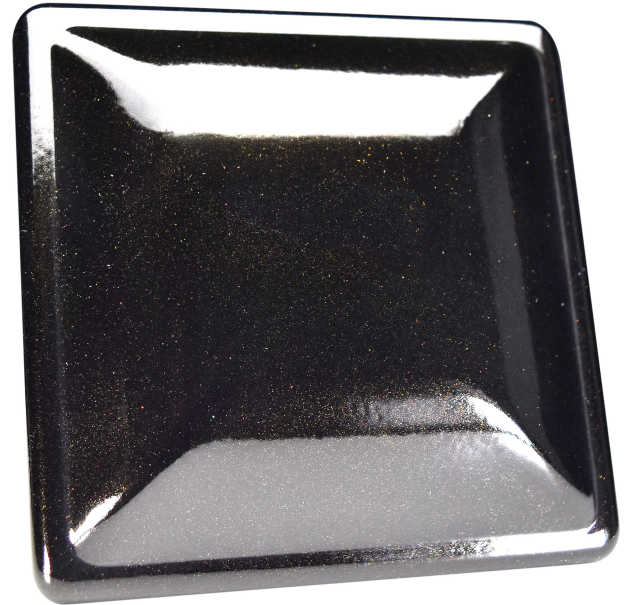

GOLDEN BRICK ROAD SHOTS061

Your imagination is your limitation, add Golden Brick Road to your powder!

Works great with all powders, especially darker and translucent ones! Add it to your clear coat for even more depth.

Just pour, shake, and spray!

FEATURES:

- 5 grams per bottle
- Micron Size: 10-60 μ m
- Temperature Limit 400°F
- Recommended Pour: 1 shot per 1lb of solid color / 1 shot per 2lbs of clear coat
- Shot mixed with Super Mirror Clear & coated over Satin black base